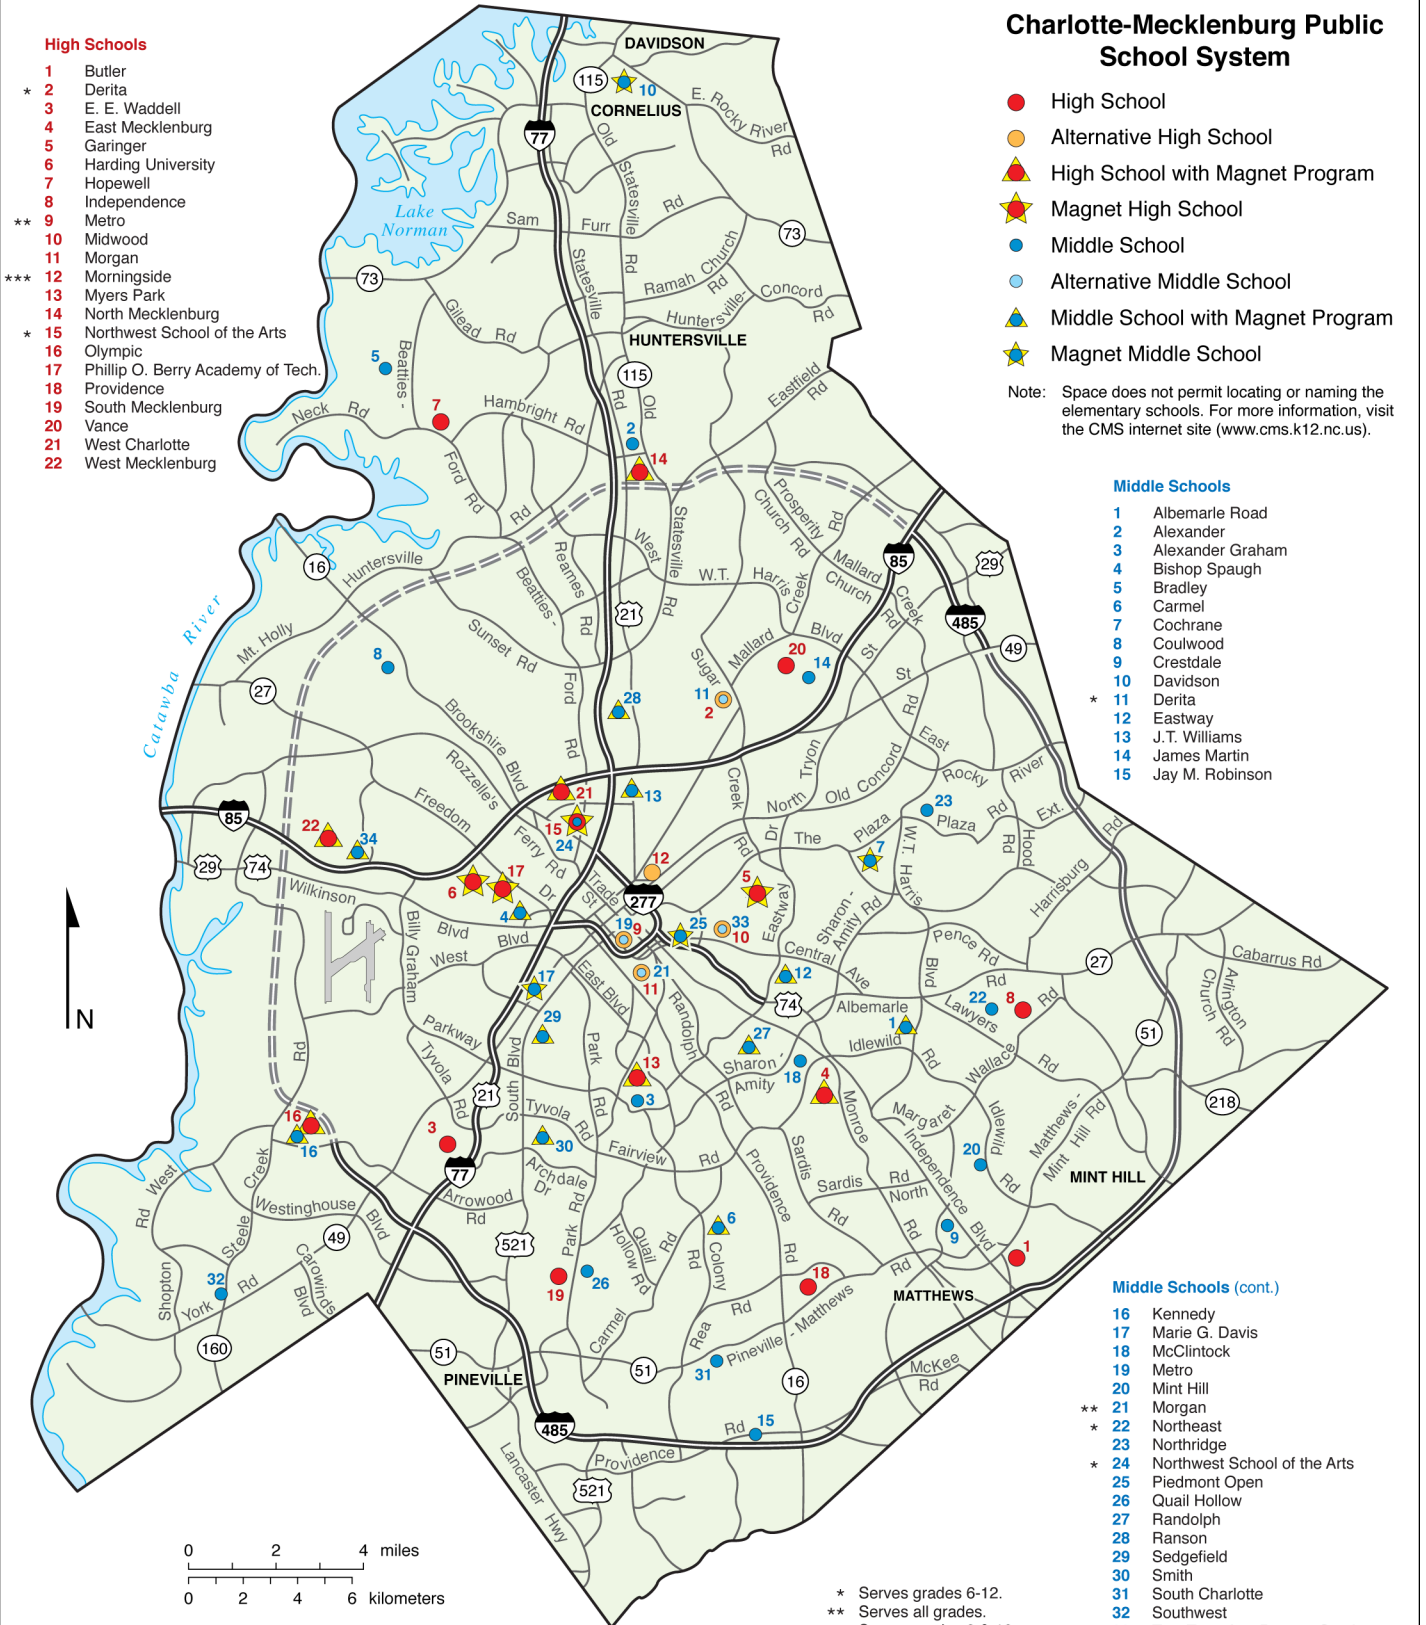

Note: Space does not permit locating or naming the elementary schools. For more information, visit the CMS internet site (www.cms.k12.nc.us).

Middle Schools

- 1 Albemarle Road
- 2 Alexander
- 3 Alexander Graham
- 4 Bishop Spaugh
- 5 Bradley
- 6 Carmel
- 7 Cochrane
- 8 Coulwood
- 9 Crestdale
- 10 Davidson
- * 11 Derita
- 12 Eastway
- 13 J.T. Williams
- 14 James Martin
- 15 Jay M. Robinson

Middle Schools (cont.)

- 16 Kennedy
- 17 Marie G. Davis
- 18 McClintock
- 19 Metro
- 20 Mint Hill
- ** 21 Morgan
- * 22 Northeast
- 23 Northridge
- * 24 Northwest School of the Arts
- 25 Piedmont Open
- 26 Quail Hollow
- 27 Randolph
- 28 Ranson
- 29 Sedgfield
- 30 Smith
- 31 South Charlotte
- 32 Southwest
- * 33 Tate Teen-Age Parents Services
- 34 Wilson

High Schools

- 1 Butler
- * 2 Derita
- 3 E. E. Waddell
- 4 East Mecklenburg
- 5 Garinger
- 6 Harding University
- 7 Hopewell
- 8 Independence
- ** 9 Metro
- 10 Midwood
- 11 Morgan
- *** 12 Morningside
- 13 Myers Park
- 14 North Mecklenburg
- * 15 Northwest School of the Arts
- 16 Olympic
- 17 Phillip O. Berry Academy of Tech.
- 18 Providence
- 19 South Mecklenburg
- 20 Vance
- 21 West Charlotte
- 22 West Mecklenburg